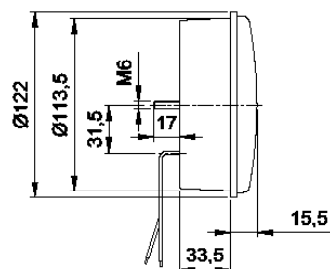

LED Lights type 730 are ready for plug-in, they are sealed in a waterproof manner and are equipped with a connecting cable of 500 mm. Lights type 730 are used for flush fitting, but because of their small installation depth (33,5 mm) they can be used for surface mounting as well.