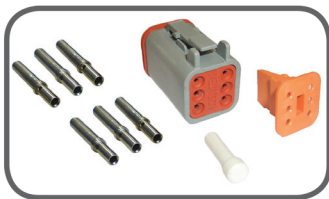

ABL 3800 Halogen

ABL

D14320 : 12V left

D14321 : 12V right

D14322 : 24V left

D14323 : 24V right

The ABL 3800 combination drive light is ECE approved for on-road and off-road vehicles. It combines 5 functions: high/low beam, pilot light, turn signal and repeater.

Dimension unit in mm

D14352

Built-in DT 6 ways

Bulb	H4 - PY21 and W5W
Voltage	12V , 24V
Intensity	2.92 Amp @ 24V (low beam)
Light Pattern	ECE R112: high/low beam ECE R6: turn signal and repeater ECE R7: pilot light
Water Tightness	IP69K
Operating Temp	-40°C to +85°C
Housing	Black fibre reinforced plastic
Lens	Hardened glass lens