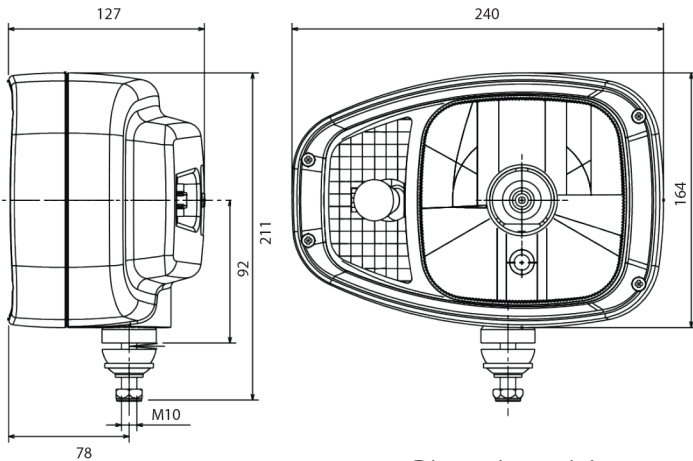

ABL 3800 Halogen

ABL

D14320 : 12V left

D14321 : 12V right

D14322 : 24V left

D14323 : 24V right

The ABL 3800 combination drive light is ECE approved for on-road and off-road vehicles. It combines 5 functions: high/low beam, pilot light, turn signal and repeater.

Dimension unit in mm

D14352

Built-in DT 6 ways

Bulb	H4 - PY21 and W5W
Voltage	12V , 24V
Intensity	2.92 Amp @ 24V (low beam)
Light Pattern	ECE R112: high/low beam ECE R6: turn signal and repeater ECE R7: pilot light
Water Tightness	IP69K
Operating Temp	-40°C to +85°C
Housing	Black fibre reinforced plastic
Lens	Hardened glass lens