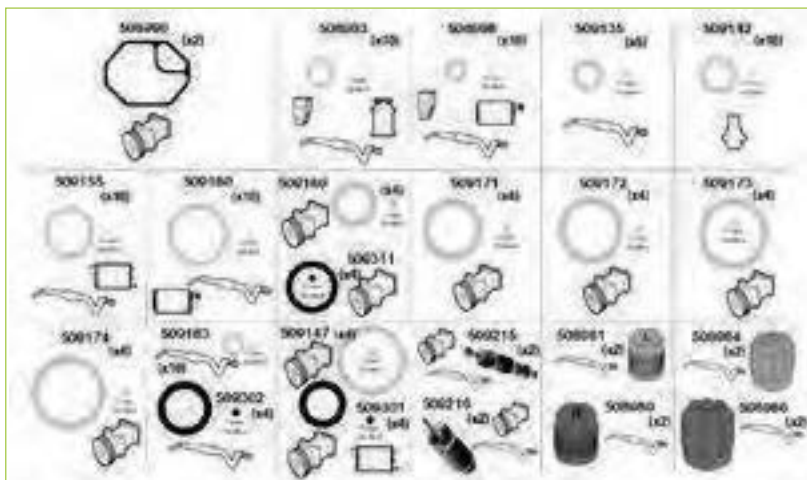

HONDA

509193

Valeo	i	Qty	Qty
508980	M10x1.25 HP R134a	2	6
508981	M9x1 BP R134a	2	6
508984	M8x1 BP R134a	2	6
508986	M10x1 HP R134a	2	6
508990		2	6
508993	7 mm Hose Vert/green	10	20
508998		10	20
509135	6 mm Hose	5	20
509142		10	20
509147	19mm Int D comp Noir/black	4	20
509155	N°10 Hose (5/8")	10	20
509160	N°12 Hose (3/4")	10	20
509169	10 mm Intern D Noir/black	4	20
509171	15mm Int D Comp	4	20
509172	17mm Int D comp	4	20
509173	18mm Int D Comp	4	20
509174	20mm Int D Comp	4	20
509183	Noir/black	10	20
509215	Valve R12/R134a	2	6
509216	Valve JRA R134a	2	6
509301	12,7 Metric Noir/black	4	20
509302	5/8" Metric (16mm) Noir/black	4	20
509311	Noir/black	4	20