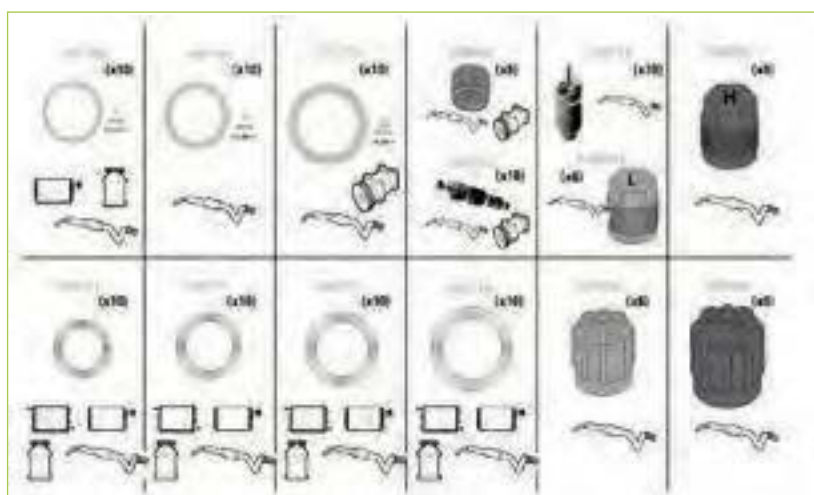

Valeo	i		Qty	Qty
508980	M10x1.25	HP R134a	6	6
508981	M9x1	BP R134a	6	6
508982	1/4"	R12	6	6
508984	M8x1	BP R134a	6	6
508986	M10x1	HP R134a	6	6
509160	N°12 Hose (3/4")		10	20
509165	20 mm Hose		10	20
509179			10	20
509211	N°6 (3/8")		10	6
509212	N°8 (1/2")		10	6
509213	N°10 (5/8")		10	6
509214	N°12 (3/4")		10	6
509215	Valve R12/R134a		10	6
509216	Valve JRA R134a		10	6