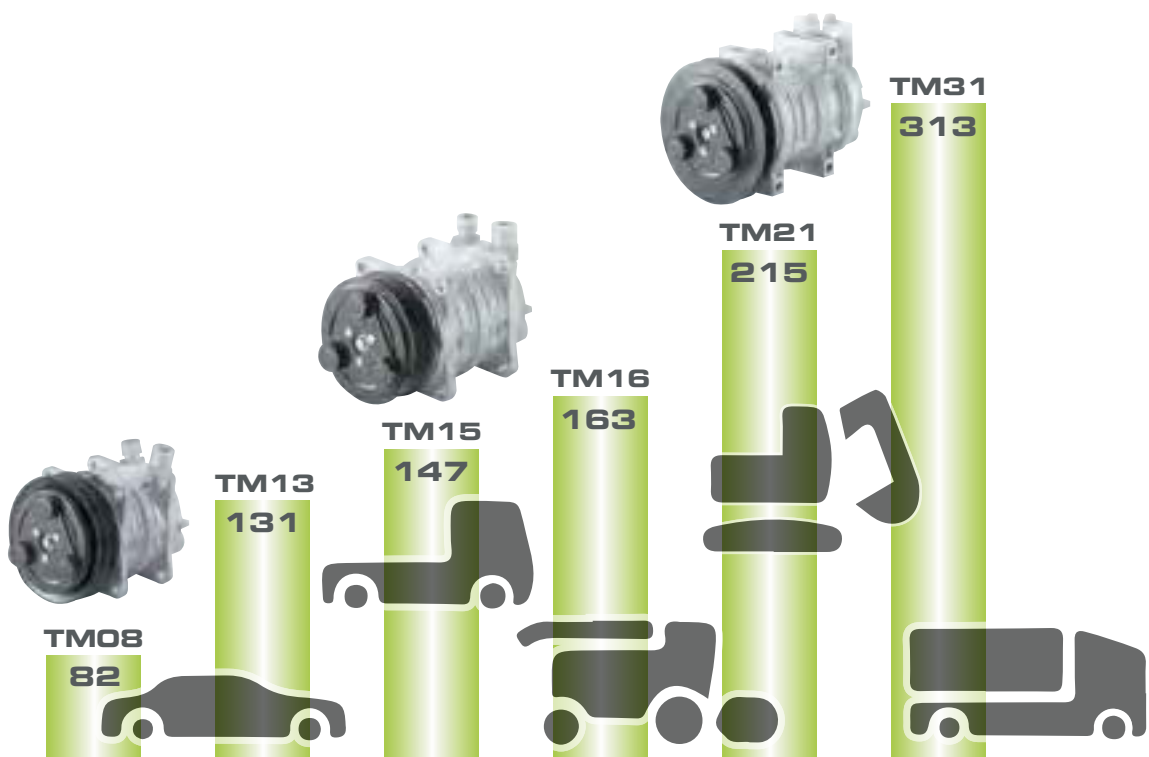

Other part numbers (not shown in the catalogue) are available under programmed orders

D'autres références (non présentées dans le catalogue) sont disponibles sous commandes programmées

Weitere Artikelnummern (nicht im Katalog dargestellt) sind als Sonderauftrag erhältlich

Otras referencias (no incluidas en el catálogo) están disponibles bajo pedido programado

Ulteriori riferimenti (non presenti nel questo catalogo) saranno disponibili attraverso ordini programmati

Overige referenties (niet weergegeven in de catalogus) zijn op aanvraag leverbaar