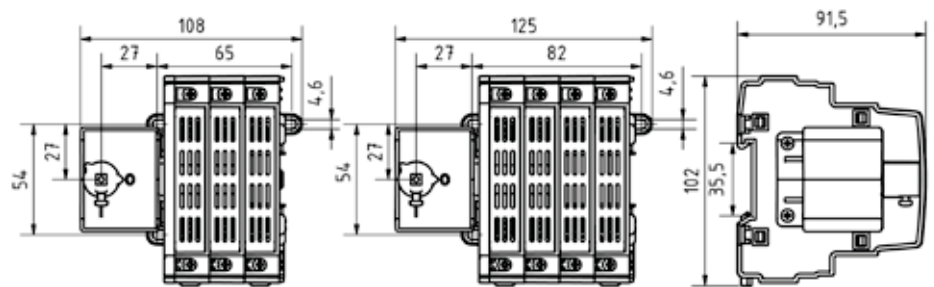

SWITCH FUSES 20-160 A KVKE SERIES

KVKE 20-32 A

- 10x38 & BS A1 fuse versions
- DIN rail and screw base mounting as standard
- Available as 3-pole and 4-pole version, 1-pole and 2-pole versions on request
- Handle LK10 and shaft L=180 mm included, suitable for 250 mm deep panel boards
- Fuse covers included
- Black or yellow/red handle, add Y/R to description

KVKE 63-160 A

- DIN & BS fuse versions
- Four breaking points per phase
- Connecting silver rivets have a silver alloy 350 um thick, thus ensuring a long life expectancy and safe use in demanding conditions
- Compact size saves space
- Modular structure enables position of drive mechanism to be varied
- Available as 1-,2-,3- and 4-pole (200-630 A also 6-pole)
- Black or yellow/red handle (add Y/R to description)
- Auxiliary contacts are easy to install
- Fuse covers included, terminal covers as accessory
- 63-160 A** includes handle LK12 and shaft L=220
- 200-630 A** includes handle LK14 and shaft LVK=228

SWITCH FUSES 20-160 A KVKE SERIES

Type	AC-21	400 V	AC-22	400 V	AC-23	400 V	EAN-Code	Weight kg
		415 V		415 V		415 V		
	I _e / A		I _e / A		I _e / A	P / kW		
DIN fuse version								
3-pole								
KVKE 320	20 A		20 A		20 A	10 kW	6419410289006	0,55
KVKE 332	32 A		32 A		32 A	15 kW	6419410289013	0,55
4-pole								
KVKE 420	20 A		20 A		20 A	10 kW	6419410289020	0,68
KVKE 432	32 A		32 A		32 A	15 kW	6419410289037	0,68
BS fuse version								
3-pole								
KVKE 320 BS	20 A		20 A		20 A	10 kW	6419410285220	0,55
KVKE 332 BS	32 A		32 A		32 A	15 kW	6419410285244	0,55
4-pole								
KVKE 420 BS	20 A		20 A		20 A	10 kW	6419410285237	0,68
KVKE 432 BS	32 A		32 A		32 A	15 kW	6419410285251	0,68