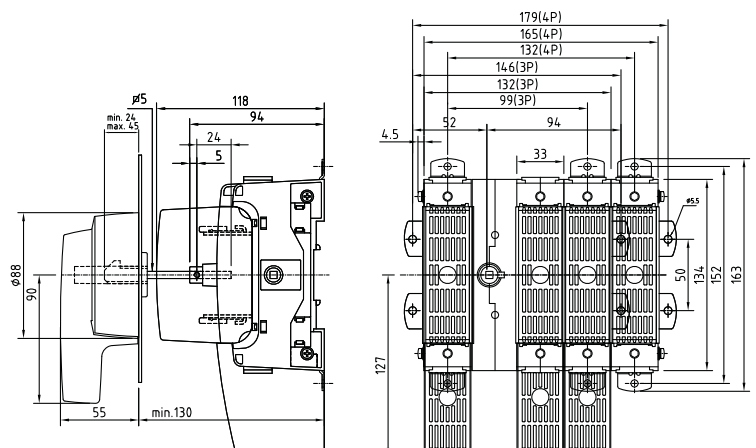

SWITCH FUSES 20-160 A KVKE SERIES

KVKE 20-32 A

- 10x38 & BS A1 fuse versions
- DIN rail and screw base mounting as standard
- Available as 3-pole and 4-pole version, 1-pole and 2-pole versions on request
- Handle LK10 and shaft L=180 mm included, suitable for 250 mm deep panel boards
- Fuse covers included
- Black or yellow/red handle, add Y/R to description

KVKE 63-160 A

- DIN & BS fuse versions
- Four breaking points per phase
- Connecting silver rivets have a silver alloy 350 um thick, thus ensuring a long life expectancy and safe use in demanding conditions
- Compact size saves space
- Modular structure enables position of drive mechanism to be varied
- Available as 1-,2-,3- and 4-pole (200-630 A also 6-pole)
- Black or yellow/red handle (add Y/R to description)
- Auxiliary contacts are easy to install
- Fuse covers included, terminal covers as accessory
- 63-160 A** includes handle LK12 and shaft L=220
- 200-630 A** includes handle LK14 and shaft LVK=228

SWITCH FUSES 20-160 A KVKE SERIES

Type	AC-21	400 V	AC-22	400 V	AC-23	400 V	EAN-Code	Weight kg
		415 V		415 V		415 V		
	I _e / A		I _e / A		I _e / A	P / kW		
DIN fuse version								
3-pole								
KVKE 320	20 A		20 A		20 A	10 kW	6419410289006	0,55
KVKE 332	32 A		32 A		32 A	15 kW	6419410289013	0,55
4-pole								
KVKE 420	20 A		20 A		20 A	10 kW	6419410289020	0,68
KVKE 432	32 A		32 A		32 A	15 kW	6419410289037	0,68
BS fuse version								
3-pole								
KVKE 320 BS	20 A		20 A		20 A	10 kW	6419410285220	0,55
KVKE 332 BS	32 A		32 A		32 A	15 kW	6419410285244	0,55
4-pole								
KVKE 420 BS	20 A		20 A		20 A	10 kW	6419410285237	0,68
KVKE 432 BS	32 A		32 A		32 A	15 kW	6419410285251	0,68