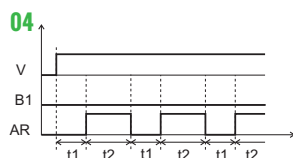

FUNZIONI / FUNCTIONS