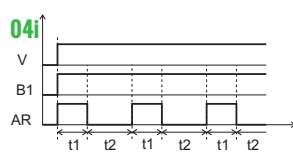

FUNZIONI / FUNCTIONS