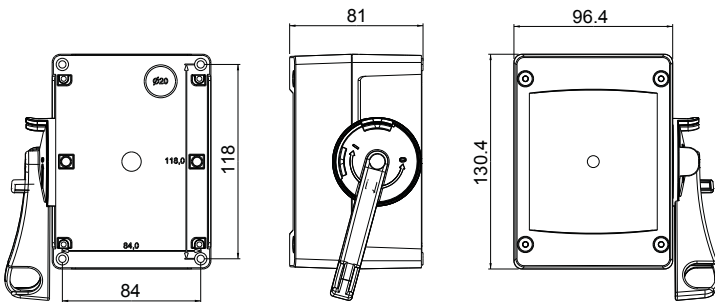

SIDE OPERATED SWITCHES POLYCARBONATE ENCLOSED 16-40 A

- Available in grey/black, yellow/red or fireman red
- Good resistance against UV and many chemicals
- Self-extinguishing material and excellent insulating properties
- Fully rated Load Break Switch breaking capacity of 8 x AC23 rating
- Cable entries 2 x M20/M25 as standard on the top and bottom and M20 on the base
- Mounting holes: 118,0 x 84,0
- Padlockable handle in 0-position and also available in 1-position
- Knock-out glands are easy to open
- Large cable terminals 1,5 - 16 mm²
- IP66

Type		AC-21		AC-22		AC-23		AC-23		EAN-Code		Enclosure	Weight kg
		400 V	415 V	400 V	415 V	400 V	415 V	400 V	690 V	6419410...			
Grey/black	Yellow/red	I _n / A	I _n / A	I _n / A	I _n / A	P / kW	I _n / A	P / kW	P / kW	Grey/black	Yellow/red		
3-pole													
KE 316M	KE 316M Y/R	25 A	16 A	16 A	16 A	7.5 kW	16 A	11 kW304006	...304129	U2	0.5
KE 325M	KE 325M Y/R	40 A	25 A	25 A	25 A	11 kW	25 A	22 kW304013	...304136	U2	0.5
KE 340M	KE 340M Y/R	63 A	40 A	40 A	40 A	22 kW	32 A	30 kW304020	...304143	U2	0.5
4-pole													
KE 416M	KE 416M Y/R	25 A	16 A	16 A	16 A	7.5 kW	16 A	11 kW304037	...304150	U2	0.5
KE 425M	KE 425M Y/R	40 A	25 A	25 A	25 A	11 kW	25 A	22 kW304044	...304167	U2	0.5
KE 440M	KE 440M Y/R	63 A	40 A	40 A	40 A	22 kW	32 A	30 kW304051	...304174	U2	0.5
Fireman version													
3-pole													
KEF 316M		25 A	16 A	16 A	16 A	7.5 kW	16 A	11 kW304365		U2	0.5
KEF 325M		40 A	25 A	25 A	25 A	11 kW	25 A	22 kW304372		U2	0.5
KEF 340M		63 A	40 A	40 A	40 A	22 kW	32 A	30 kW304389		U2	0.5
4-pole													
KEF 416M		25 A	16 A	16 A	16 A	7.5 kW	16 A	11 kW304396		U2	0.5
KEF 425M		40 A	25 A	25 A	25 A	11 kW	25 A	22 kW304402		U2	0.5
KEF 440M		63 A	40 A	40 A	40 A	22 kW	32 A	30 kW304419		U2	0.5