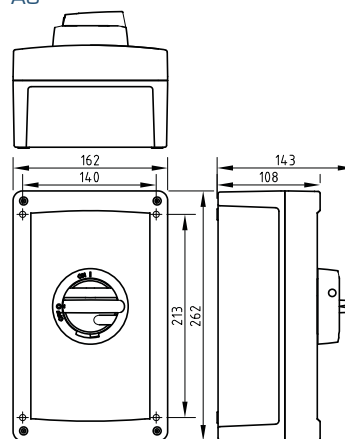

ALUMINIUM ENCLOSED SAFETY SWITCHES / ISOLATORS 16-250 A

- IP66; Enclosure types A2, A3
- IP65; Enclosure types A4, A5
- IK08; A2, A3 (Degree of mechanical impact)
- IK10; A4, A5
- Wide operating temperature range
- Good resistance against many chemicals
- Good UV resistance
- Excellent for hard weather conditions
- Padlockable
- Door interlock with defeat mechanism

A3