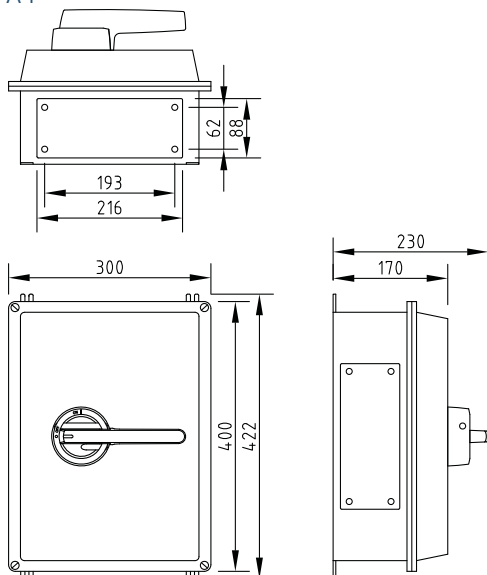

ALUMINIUM ENCLOSED SAFETY SWITCHES / ISOLATORS 16-250 A

- IP66; Enclosure types A2, A3
- IP65; Enclosure types A4, A5
- IK08; A2, A3 (Degree of mechanical impact)
- IK10; A4, A5
- Wide operating temperature range
- Good resistance against many chemicals
- Good UV resistance
- Excellent for hard weather conditions
- Padlockable
- Door interlock with defeat mechanism

A4